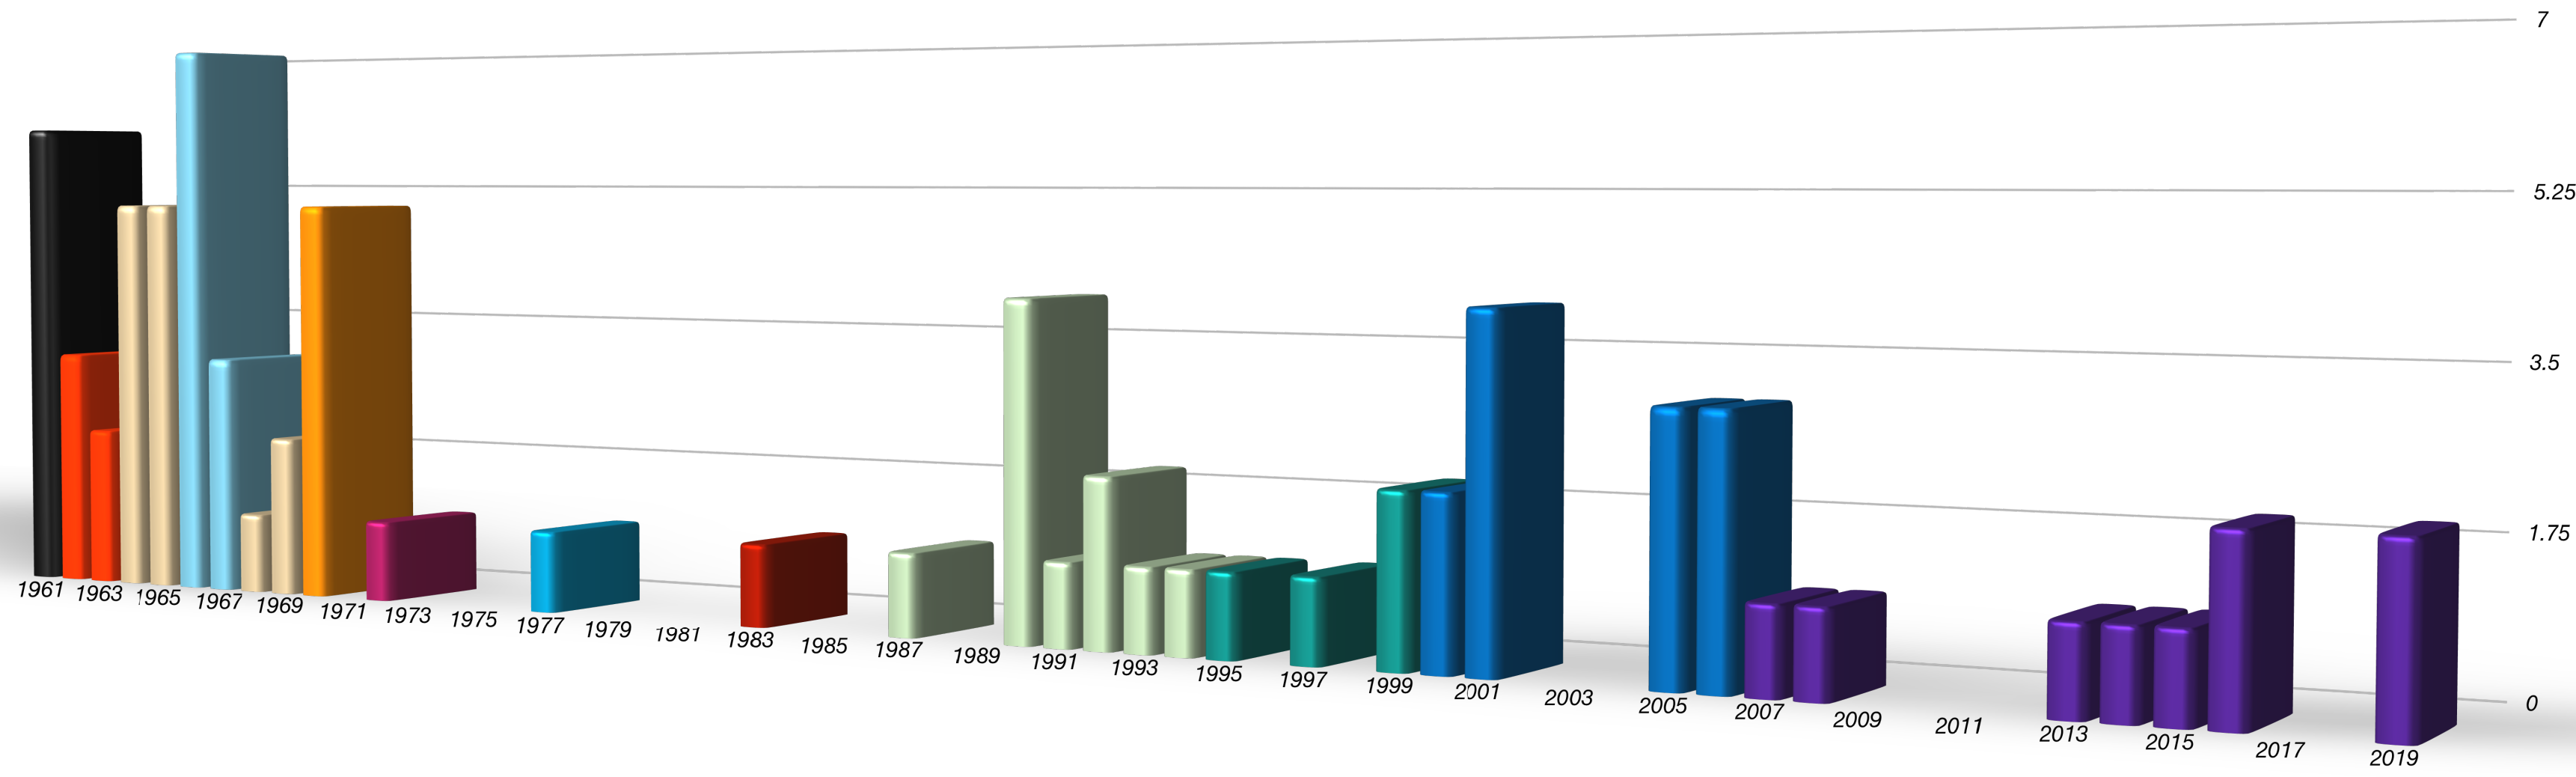

# Number Per Year, Department Tenure-Track Hires: 1961-Present

- CHARTER HIRES
- BOB DANIELSON
- CHARLINE LAMONS
- GEORGE KIRAZIAN
- ROBERT MOORE
- FRANK VITTOR
- FRED STOLLENWERK
- RUTH ANDERSON
- GLENDA RICHTER
- HOMER LUSK
- MARY DONNELLY
- GARY PHILLIPS
- ORALEE HOLDER
- CINDI HARRIS/TATE HURVITZ