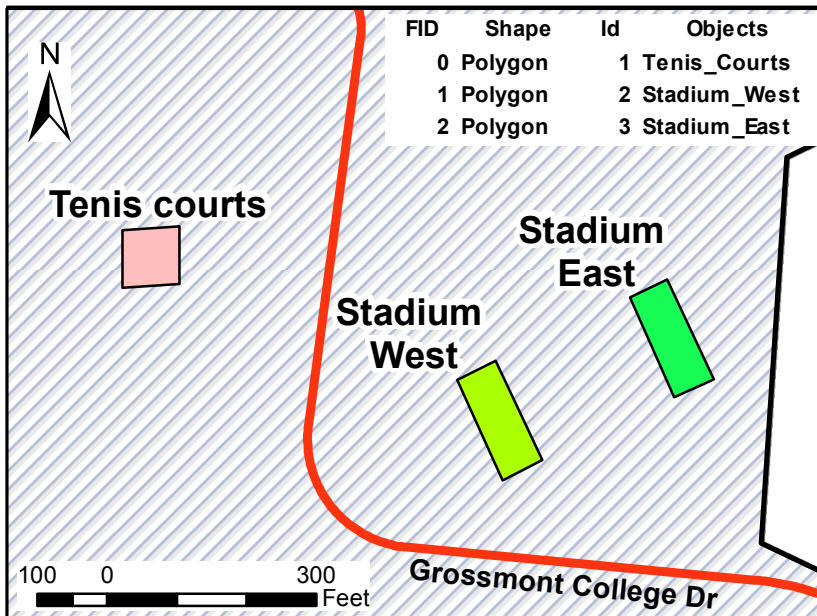

# GROSSMONT COLLEGE SPORT AREAS

Overview map

## Sport areas

Using GPS receiver I collect coordinate points of campus sport areas. I use collected points to display sports areas of Grossmont college in ArcMap.

## Sport areas buffer

I buffer with the distance of 100 feet previously created sports areas.