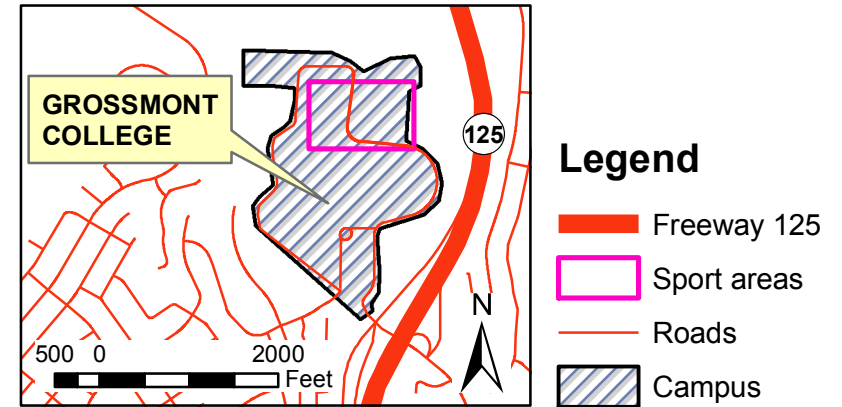

# GROSSMONT COLLEGE SPORT AREAS

Overview map

## Sport areas

Using GPS receiver I collect coordinate points of campus sport areas. I use collected points to display sports areas of Grossmont college in ArcMap.

## Sport areas buffer

I buffer with the distance of 100 feet previously created sports areas.